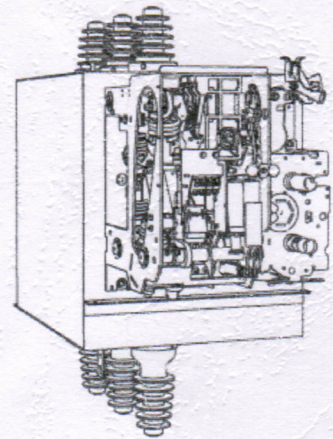

SIEMENS

Medium-Voltage Switchgear

Type SIMOSEC

up to 24 kV, Extendable, up to 1250 A

Medium-Voltage
Switchgear

**INSTALLATION AND
OPERATING
INSTRUCTIONS**

Order No.: 834-6028.9
Revision: 04
Issue: 24-06-2014