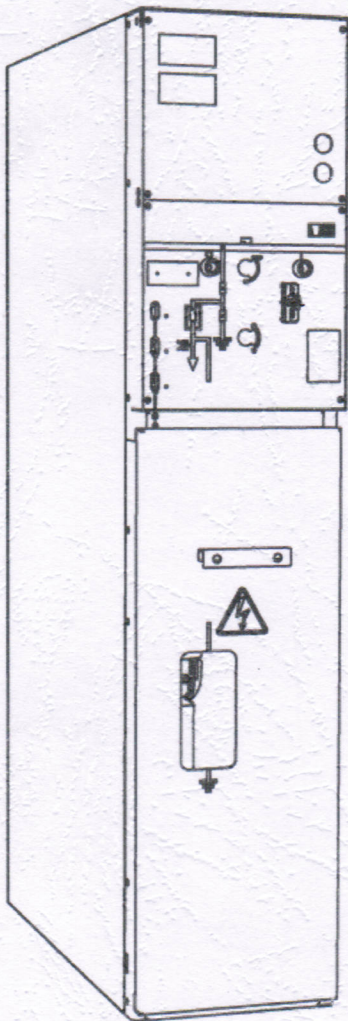

SIEMENS

Medium-Voltage Switchgear

Type SIMOSEC

up to 24 kV, Extendable, up to 1250 A

Medium-Voltage
Switchgear

**INSTALLATION AND
OPERATING
INSTRUCTIONS**

Order No.: 834-6028.9
Revision: 04
Issue: 24-06-2014