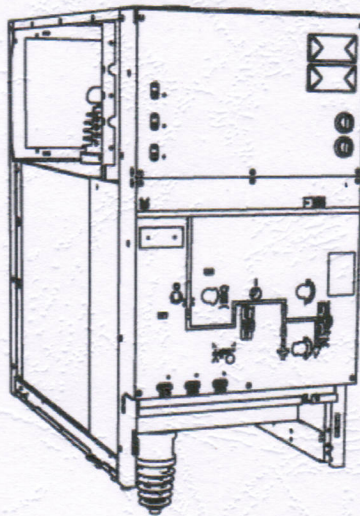

SIEMENS

Medium-Voltage Switchgear

Type SIMOSEC

up to 24 kV, Extendable, up to 1250 A

Medium-Voltage
Switchgear

**INSTALLATION AND
OPERATING
INSTRUCTIONS**

Order No.: 834-6028.9
Revision: 04
Issue: 24-06-2014